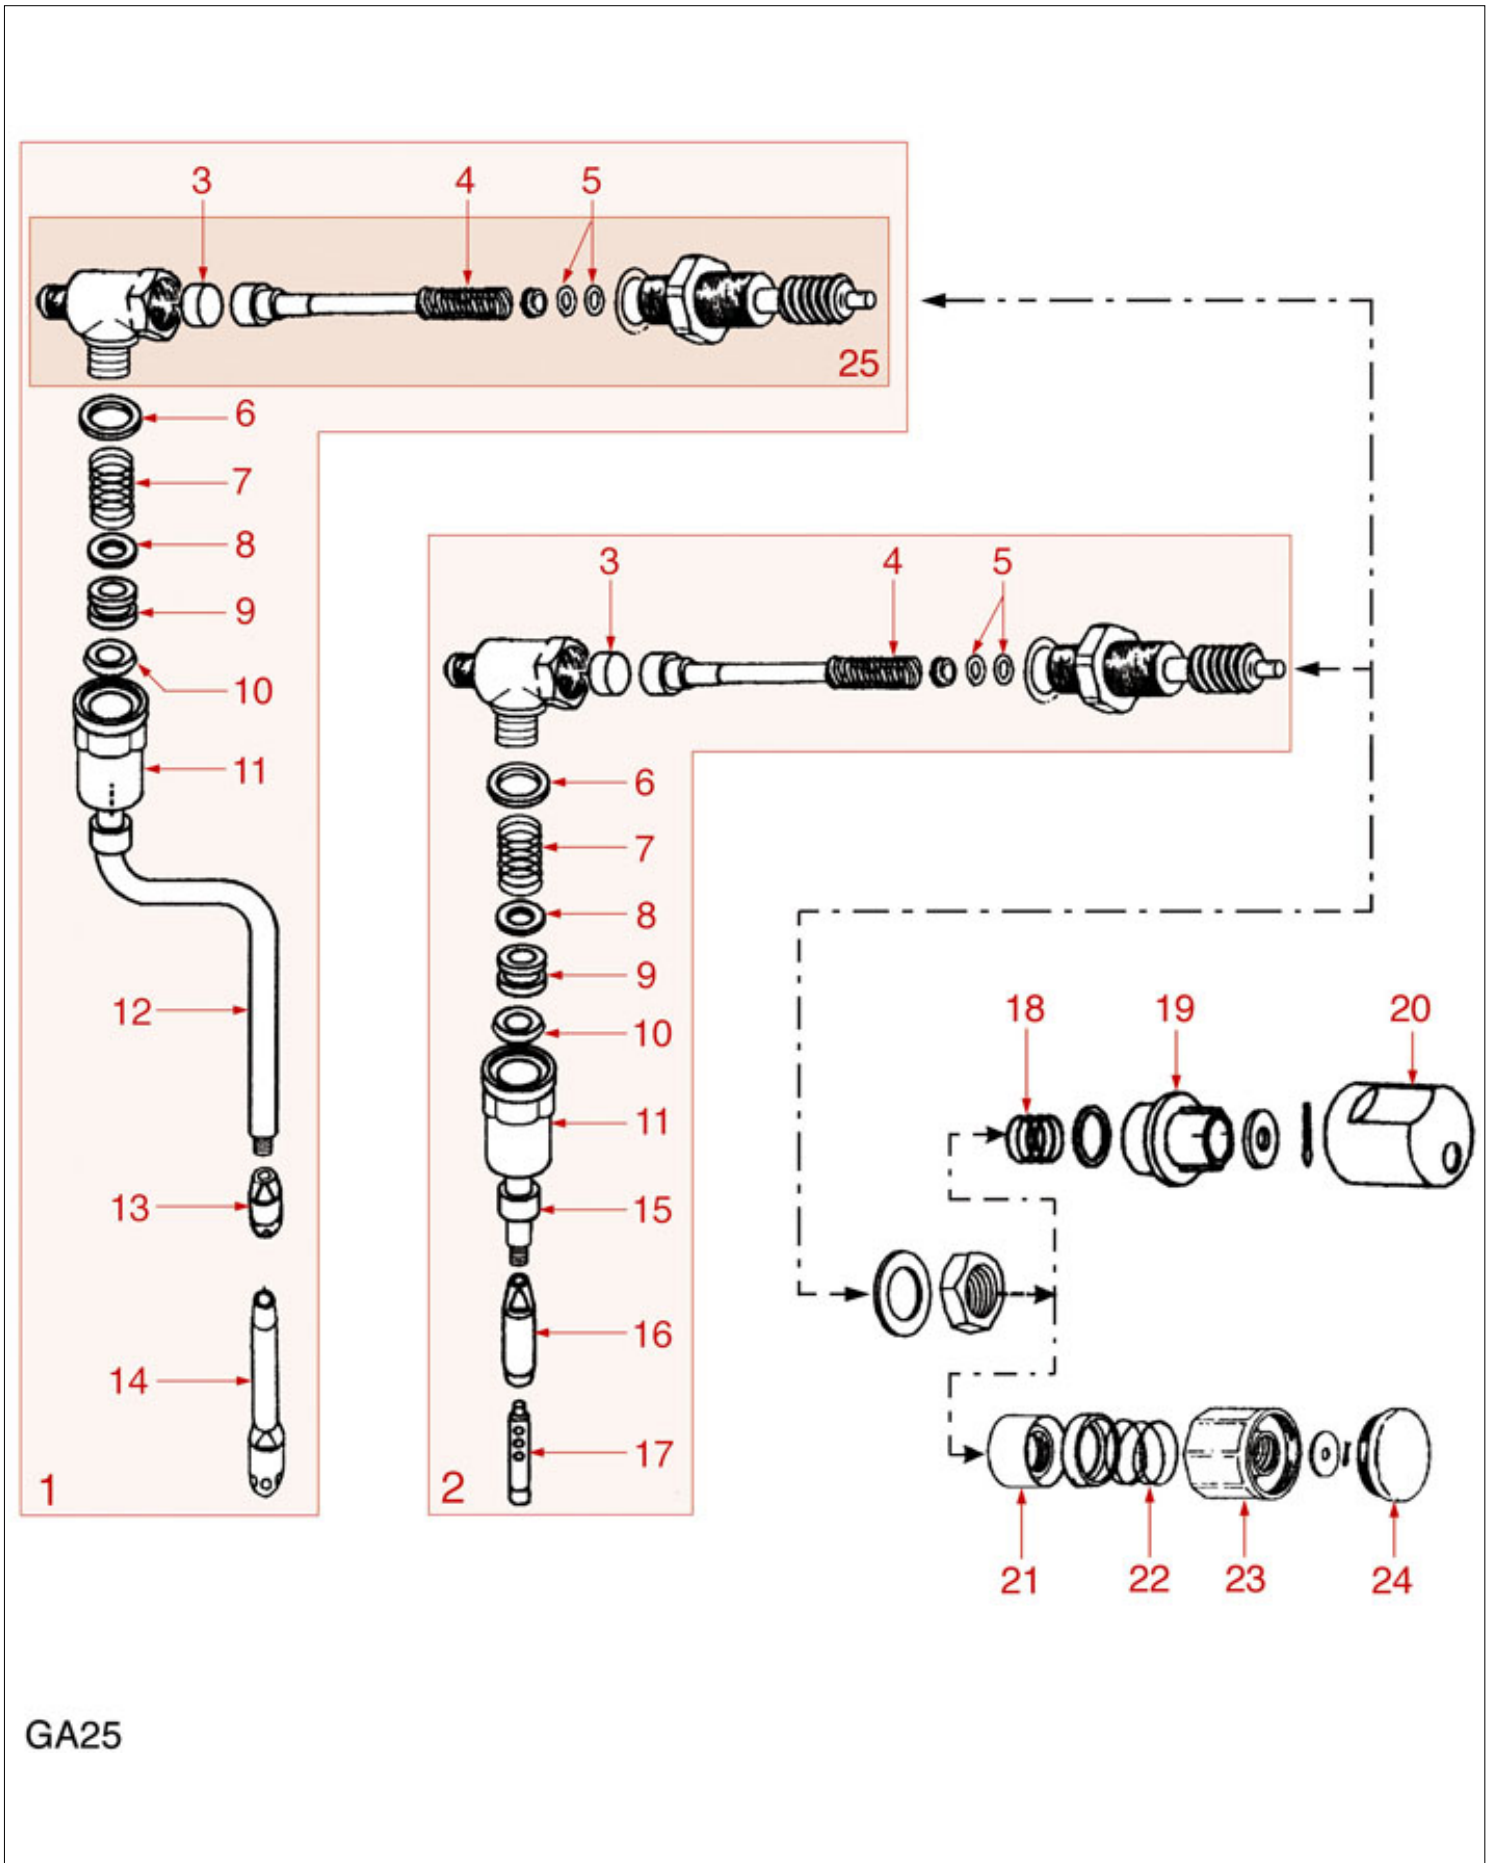

WATER/STEAM TAPS

GA25

GAGGIA SPAGNA

Position	LF code no.	Description
1	1348472	STEAM TAP ASSEMBLY
2	1348473	WATER TAP ASSEMBLY
3	1186442	BLIND GASKET $\varnothing$ 12x5.8 mm SILICONE
3	1186744	BLIND GASKET $\varnothing$ 12x5.8 mm EPDM
4	1250415	TAP SPRING $\varnothing$ 10x32 mm
5	1186612	O-RING 02025 VITON
6	1186314	TEFLON FLAT GASKET $\varnothing$ 22x17x2 mm
7	1250549	SPRING $\varnothing$ 11x25 mm
8	1186283	BRASS WASHER $\varnothing$ 15x7x2.5 mm.
9	1186176	CONICAL TEFLON SEAL $\varnothing$ 15x8x7 mm
10	1186346	O-RING 02043 EPDM
11	1348476	NUT FOR WATER/STEAM PIPE
12	1449853	STEAM PIPE COMPLETE
13	1449337	STEAM NOZZLE
15	1449854	FITTING FOR WATER PIPE
16	1449855	WATER PIPE NOZZLE M8 $\varnothing$ 18 mm
17	1449858	WATER PIPE NOZZLE
18	1250510	HANDLE SPRING $\varnothing$ 29x30 mm
19	1241371	HANDLE RING
20	1241372	WATER/STEAM TAP KNOB
21	1241481	HANDLE RING
22	1250179	HANDLE SPRING $\varnothing$ 34x34 mm
23	1241402	WATER/STEAM TAP HANDLE
24	1241405	KNOB RING NUT
25	1348477	WATER/STEAM TAP