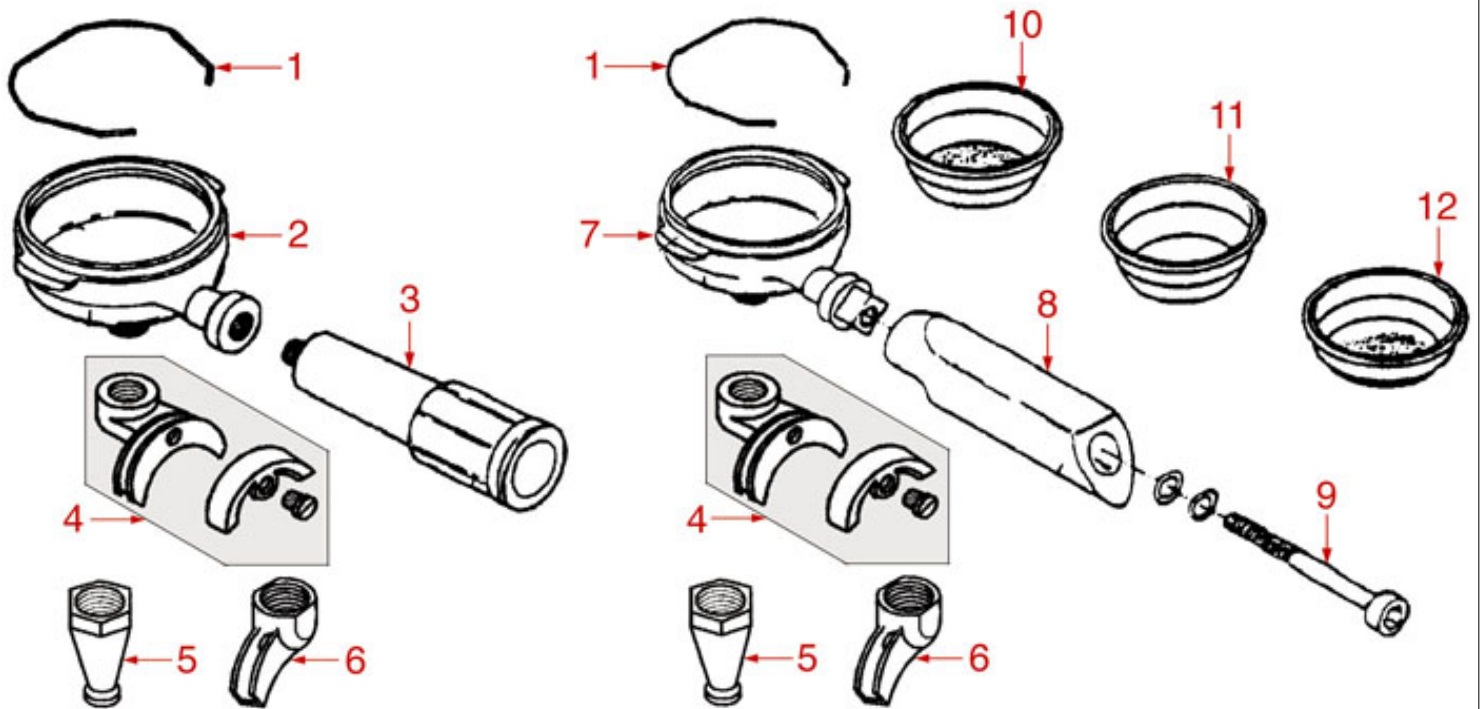

ACCESSORIES

GA26

GAGGIA SPAGNA

Position	LF code no.	Description
1	1250101	FILTER BLOCKING SPRING $\varnothing$ 1,00 mm INOX
2	1165022	FILTER HOLDER COFFEE MACHINES
3	1241483	FILTER HOLDER HANDLE M12
4	1022502	DOUBLE SPOUT $\varnothing$ 3/8"
5	1022503	STRAIGHT SINGLE SPOUT $\varnothing$ 3/8"
6	1022501	SINGLE SPOUT $\varnothing$ 3/8"
7	1165036	FILTER HOLDER COFFEE MACHINES
8	1241482	FILTER HOLDER HANDLE
9	1528531	HANDLE SCREW
10	1160061	2 CUPS FILTER 12 gr
10	1160063	2 CUPS FILTER 14 gr
11	1160339	BLIND FILTER
12	1160060	1 CUP FILTER 6 gr
12	1160062	1 CUP FILTER 7 gr