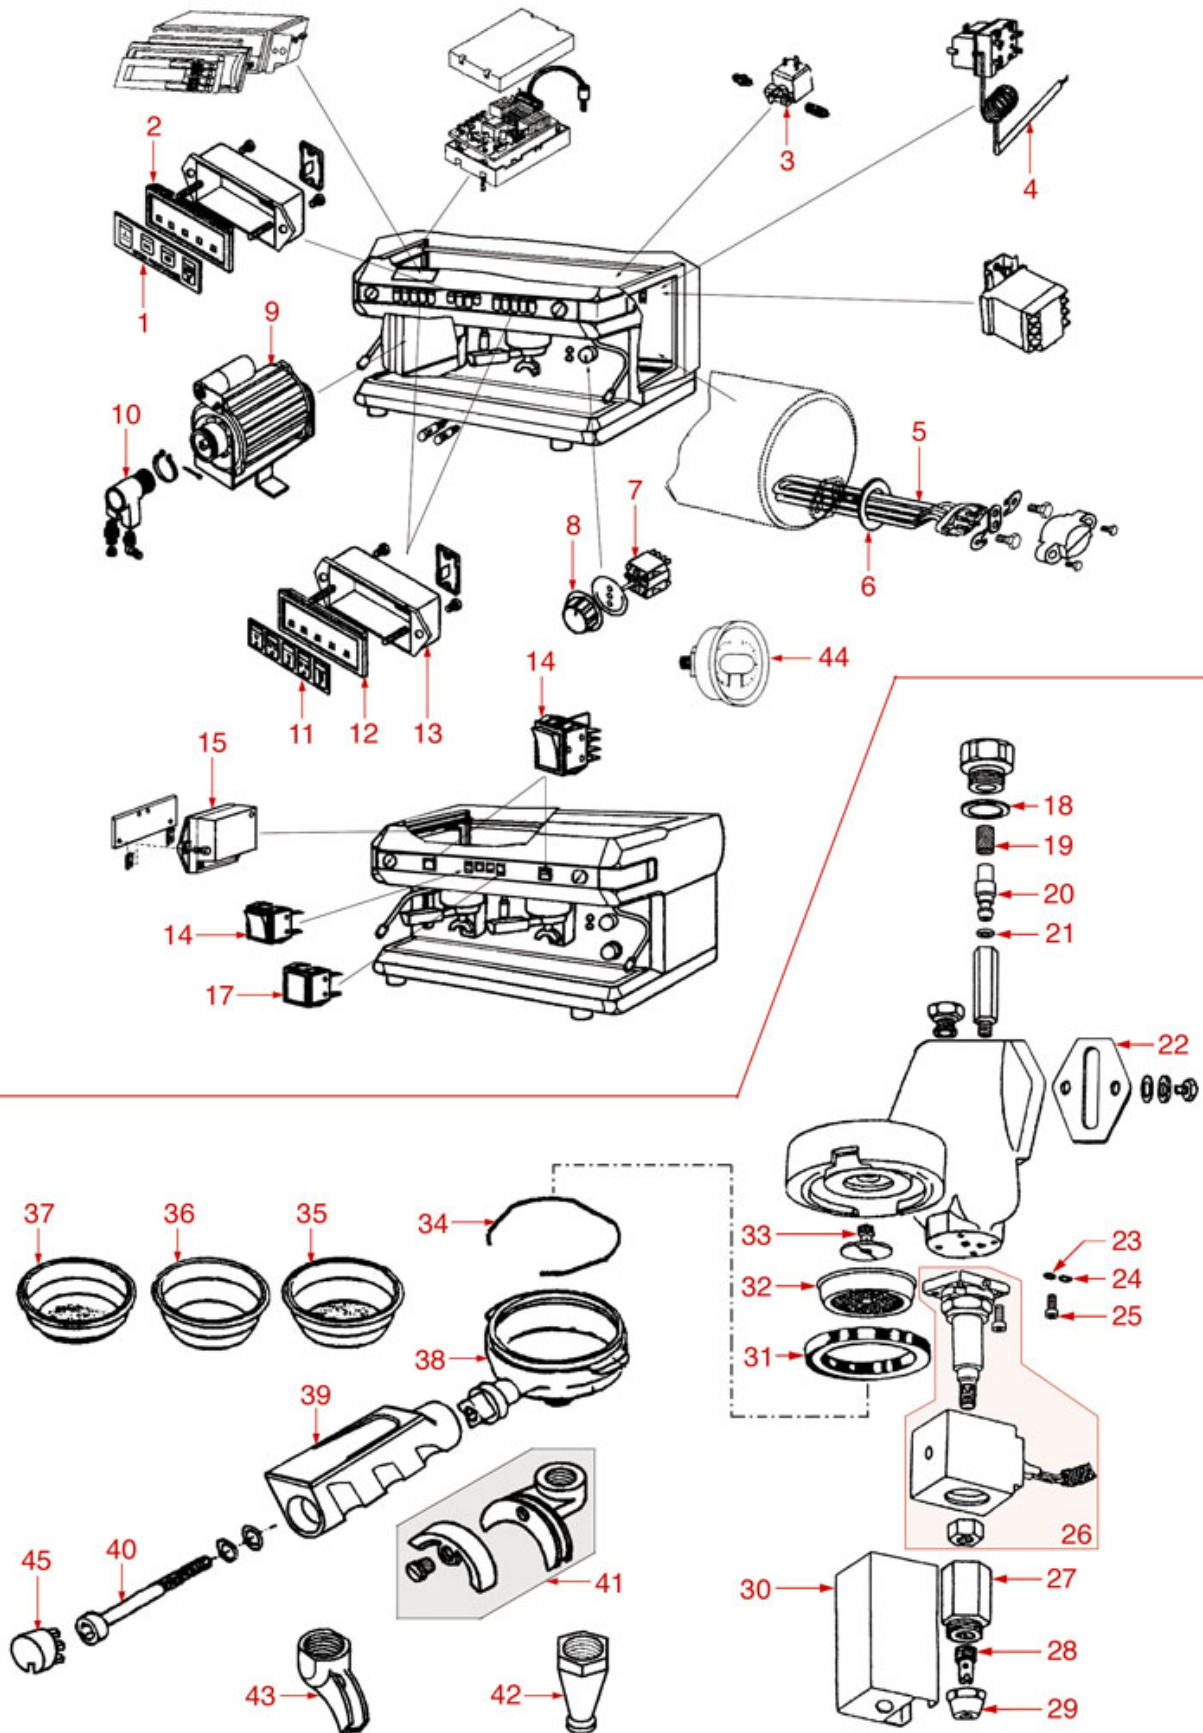

*Suitable **universal spare parts** may not be included*

BODY - SOLENOID ASSEMBLY

GA20

Positions without LF code no.: upon request

GAGGIA SPAGNA

Position	LF code no.	Description
1	1319055	PUSH-BUTTON PANEL MEMBRANE 4 BUTTONS
3	1120308	2-WAY SOLENOID VALVE SIRAI 230V 50Hz
4	1444509	THREE-PHASE THERMOSTAT 169°C
5	1755107	HEATING ELEMENT 2600W 220V
5	1755108	HEATING ELEMENT 3700W 220V
5	1755109	HEATING ELEMENT 5000W 220V
6	1186179	TEFLON FLAT GASKET \varnothing 57x42x3 mm
7	1319031	SELECTOR SWITCH 0-2 POSITIONS 16A 250V
8	1241409	SELECTOR SWITCH KNOB BLACK
9	1240702	MOTOR RPM WITH CLAMP CONNECTION 165W
10	1330002	ROTARY VANE PUMP ROTOFLOW \varnothing 3/8" NPT
11	1319060	PUSH-BUTTON PANEL MEMBRANE 5 BUTTONS
14	3319157	YELLOW MOMENTARY SWITCH 250V
14	3319934	ORANGE BIPOLAR SWITCH 16A 250V
15	1341200	LEVEL REGULATOR 230V 50/60Hz 5A
17	3221013	RED INDICATOR LAMP 230V
18	1186201	TEFLON FLAT GASKET \varnothing 21x16.8x2 mm
19	1160507	WATER FILTER \varnothing 8.5x15 mm
20	1501570	NOZZLE GROUP
21	1186514	O-RING 02015 SILICON
22	1186502	COFFEE GROUP GASKET 79x71x2 mm
23	1186611	O-RING 02025 RED SILICONE
24	1186612	O-RING 02025 VITON
25	1455034	S/S SCREW T.C.C.E.I M4x10 UNI 5931
26	1120476	3-WAY SOLENOID VALVE PARKER 230V 50/60Hz
27	1349404	OUTLET FITTING
28	1349405	DRAIN JET SWIRL
29	1349403	DRAIN CHROMIUM-PLATED FITTING
30	1201572	MANUAL SOLENOID COVER
31	1186722	FILTER HOLDER GASKET \varnothing 73x57x8 mm
32	1081016	SHOWER SCREEN \varnothing 60 mm
33	1501561	GROUP SPRAY NOZZLE \varnothing 30 mm M10x1
34	1250101	FILTER BLOCKING SPRING \varnothing 1,00 mm INOX
35	1160061	2 CUPS FILTER 12 gr
35	1160063	2 CUPS FILTER 14 gr
36	1160339	BLIND FILTER
37	1160060	1 CUP FILTER 6 gr
37	1160062	1 CUP FILTER 7 gr
38	1165036	FILTER HOLDER COFFEE MACHINES
39	1241488	FILTER HOLDER HANDLE
40	1528531	HANDLE SCREW
41	1022502	DOUBLE SPOUT \varnothing 3/8"
42	1022503	STRAIGHT SINGLE SPOUT \varnothing 3/8"
43	1022501	SINGLE SPOUT \varnothing 3/8"
44	1245562	BOILER-PUMP PRESSURE GAUGE \varnothing 60 mm
45	1241489	FILTER HOLDER KNOB CAP