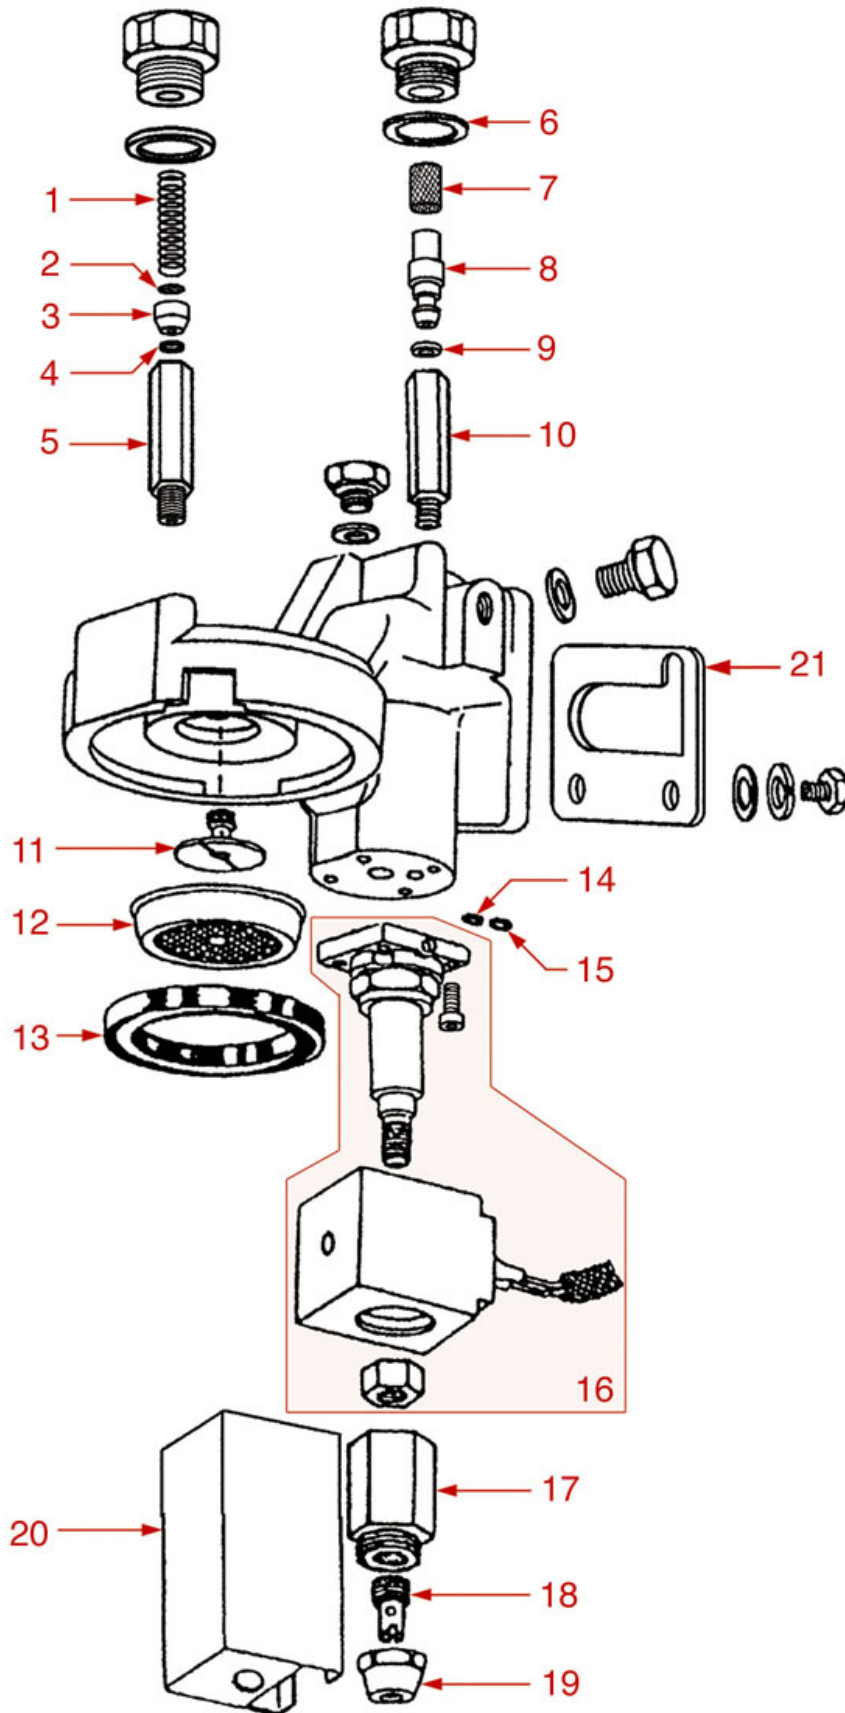

SOLENOID ASSEMBLY

GA27

GAGGIA SPAGNA

Position	LF code no.	Description
1	1250402	JET SPRING $\varnothing$ 7x28 mm
2	1160311	WATER FILTER $\varnothing$ 7 mm
3	1501531	NOZZLE $\varnothing$ 8 HOLE $\varnothing$ 0.7 mm
4	1186252	O-RING R3 EPDM
5	1324051	SHORT PIN M6
5	1324052	SHORT PIN M8
6	1186201	TEFLON FLAT GASKET $\varnothing$ 21x16.8x2 mm
6	1186620	COPPER FLAT GASKET $\varnothing$ 22x17x1.5 mm
7	1160507	WATER FILTER $\varnothing$ 8.5x15 mm
8	1501570	NOZZLE GROUP
9	1186514	O-RING 02015 SILICON
10	1324085	INJECTOR SUPPORT
11	1501565	GROUP SPRAY NOZZLE $\varnothing$ 21 mm M5x1
12	1081016	SHOWER SCREEN $\varnothing$ 60 mm
13	1186722	FILTER HOLDER GASKET $\varnothing$ 73x57x8 mm
13	1186723	FILTER HOLDER GASKET $\varnothing$ 73x57x8.5 mm
13	1186724	FILTER HOLDER GASKET $\varnothing$ 73x57x9 mm
14	1186611	O-RING 02025 RED SILICONE
15	1186612	O-RING 02025 VITON
16	1120476	3-WAY SOLENOID VALVE PARKER 230V 50/60Hz
17	1349404	OUTLET FITTING
18	1349405	DRAIN JET SWIRL
19	1349403	DRAIN CHROMIUM-PLATED FITTING
20	1201572	MANUAL SOLENOID COVER
21	1186172	COFFEE GROUP GASKET 80x72 mm