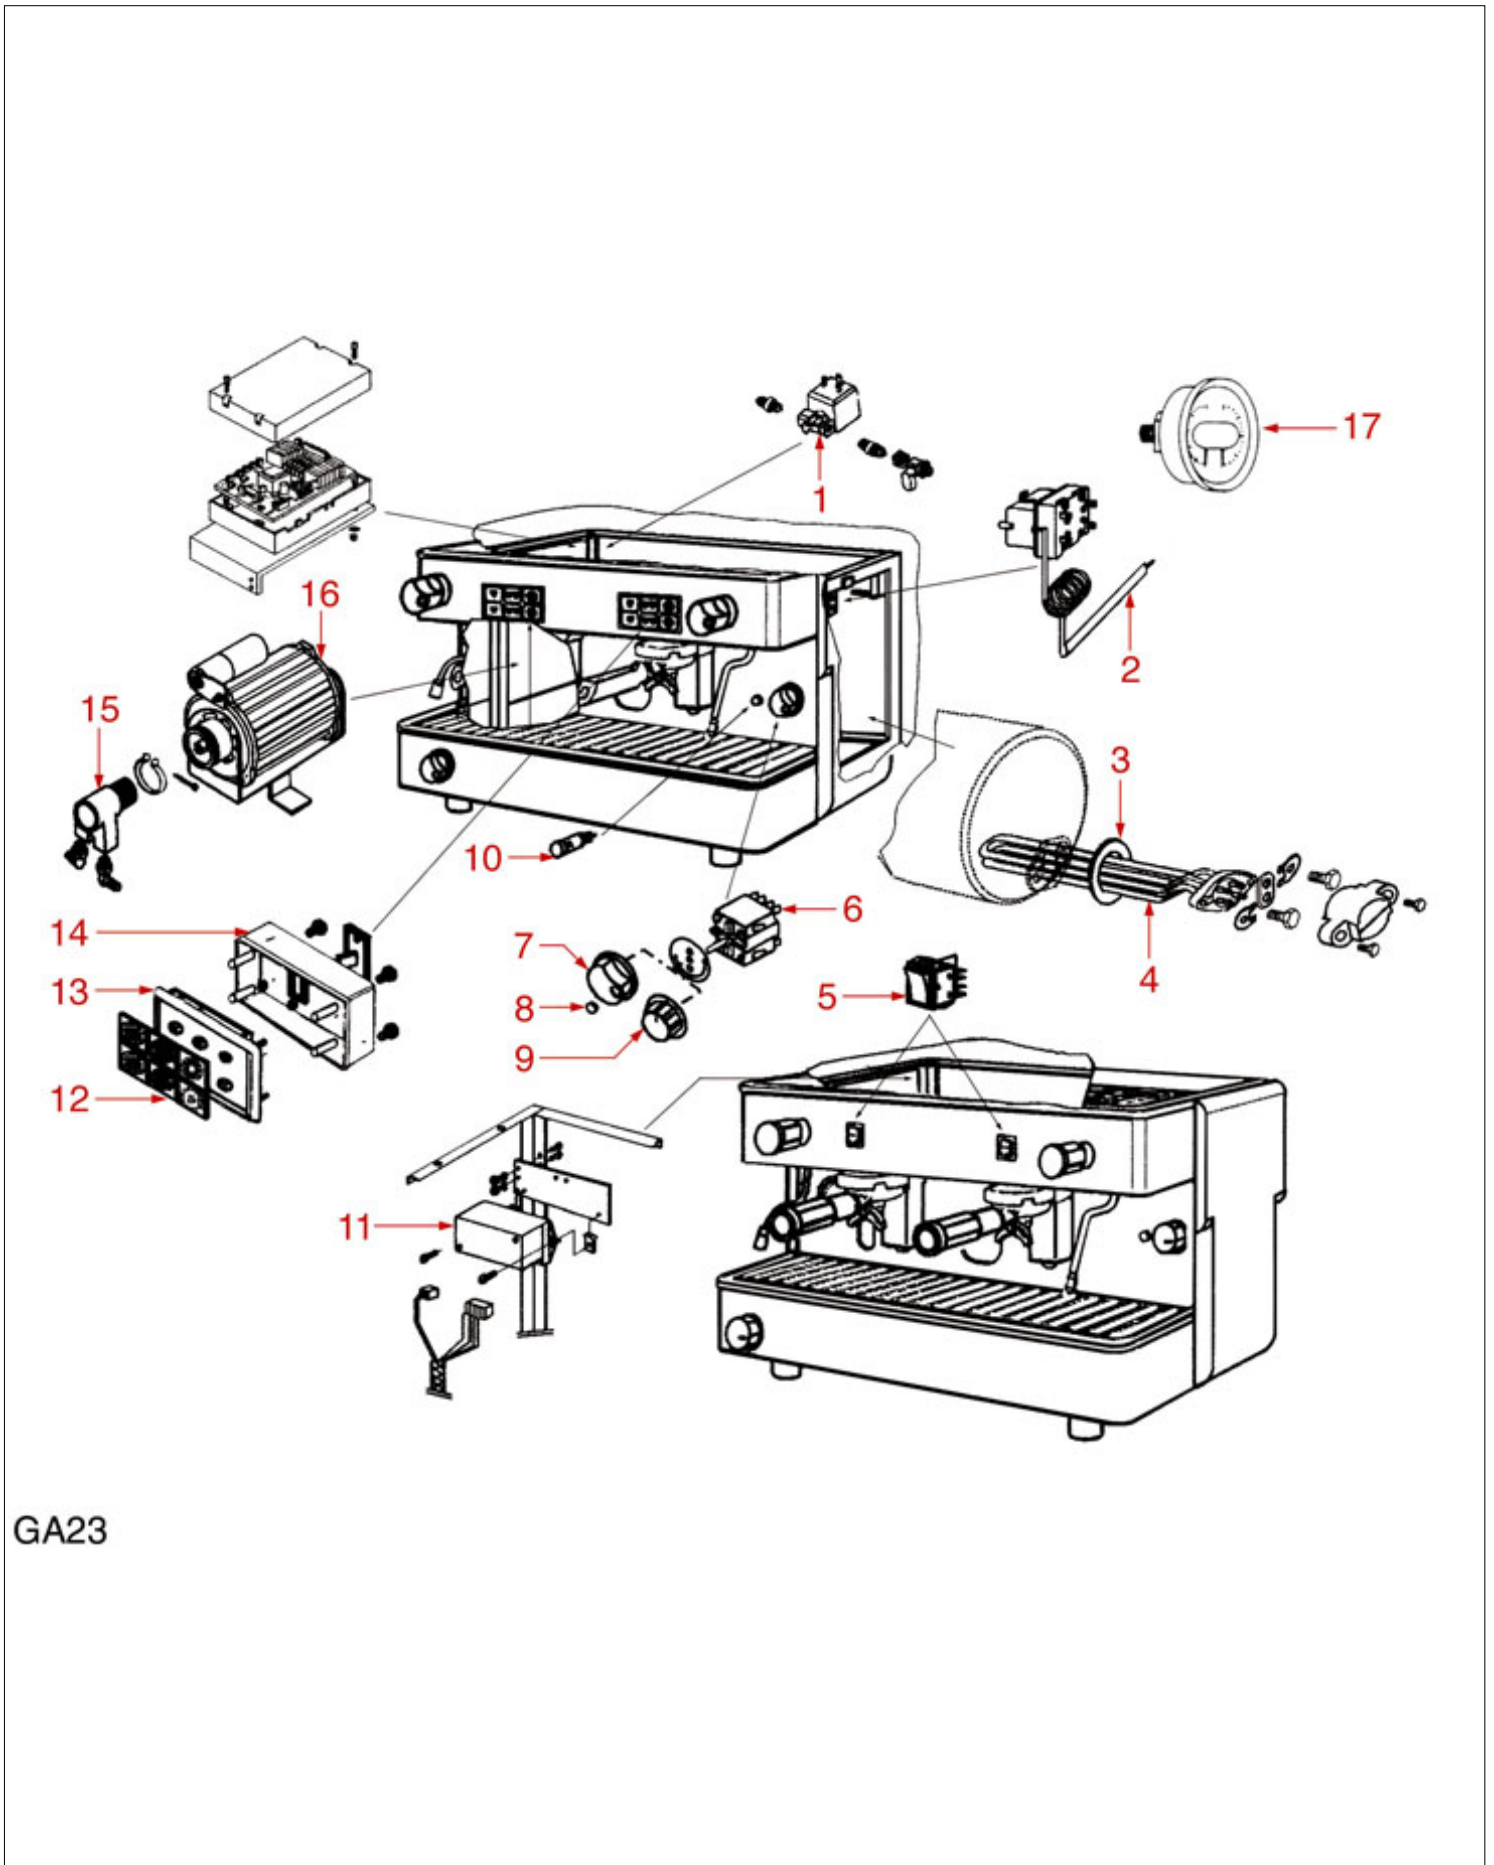

ELECTRIC COMPONENTS

GA23

GAGGIA SPAGNA

Position	LF code no.	Description
1	1120308	2-WAY SOLENOID VALVE SIRAI 230V 50Hz
2	1444509	THREE-PHASE THERMOSTAT 169°C
3	1186179	TEFLON FLAT GASKET $\varnothing$ 57x42x3 mm
4	1755107	HEATING ELEMENT 2600W 220V
4	1755136	HEATING ELEMENT 3000W 230V
5	1319035	WHITE BIPOLAR SWITCH 16A 250V
5	3319157	YELLOW MOMENTARY SWITCH 250V
6	1319031	SELECTOR SWITCH 0-2 POSITIONS 16A 250V
7	1241430	KNOB $\varnothing$ 42 mm
8	1241378	SILK SCREEN PRINTING FLASH F.HANDLE
9	1241409	SELECTOR SWITCH KNOB BLACK
10	1221301	RED INDICATOR LAMP 250V
11	1341200	LEVEL REGULATOR 230V 50/60Hz 5A
12	1319064	PUSH-BUTTON PANEL MEMBRANE 6 BUTTONS
12	1319069	PUSH-BUTTON PANEL MEMBRANE 6 BUTTONS
12	1319070	PUSH-BUTTON PANEL MEMBRANE 6 BUTTONS
12	1319075	PUSH-BUTTON PANEL MEMBRANE 6 BUTTONS
13	1319065	PUSH-BUTTON PANEL 5 BUTTONS
14	1319068	BOX FOR PUSH-BUTTON PANEL
15	1330002	ROTARY VANE PUMP ROTOFLOW $\varnothing$ 3/8" NPT
16	1240702	MOTOR RPM WITH CLAMP CONNECTION 165W
17	1245562	BOILER-PUMP PRESSURE GAUGE $\varnothing$ 60 mm