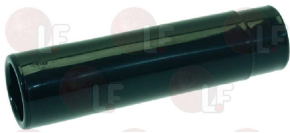

GAGGIA SPAGNA 05132808

1186179 TEFLON FLAT GASKET \varnothing 57x42x3 mm
 for heating element

GAGGIA SPAGNA 00165209

Handles for filterholder-portafilter

1241062 FILTER HOLDER HANDLE
 square connection 13x13 mm