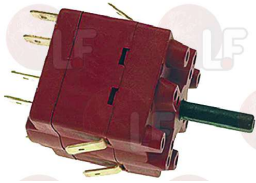

GAGGIA SPAGNA 07847908

Rubberpieces for steam-water taps

1186180 BURN PREVENTING RUBBERPIECE $\varnothing$ 10 mm