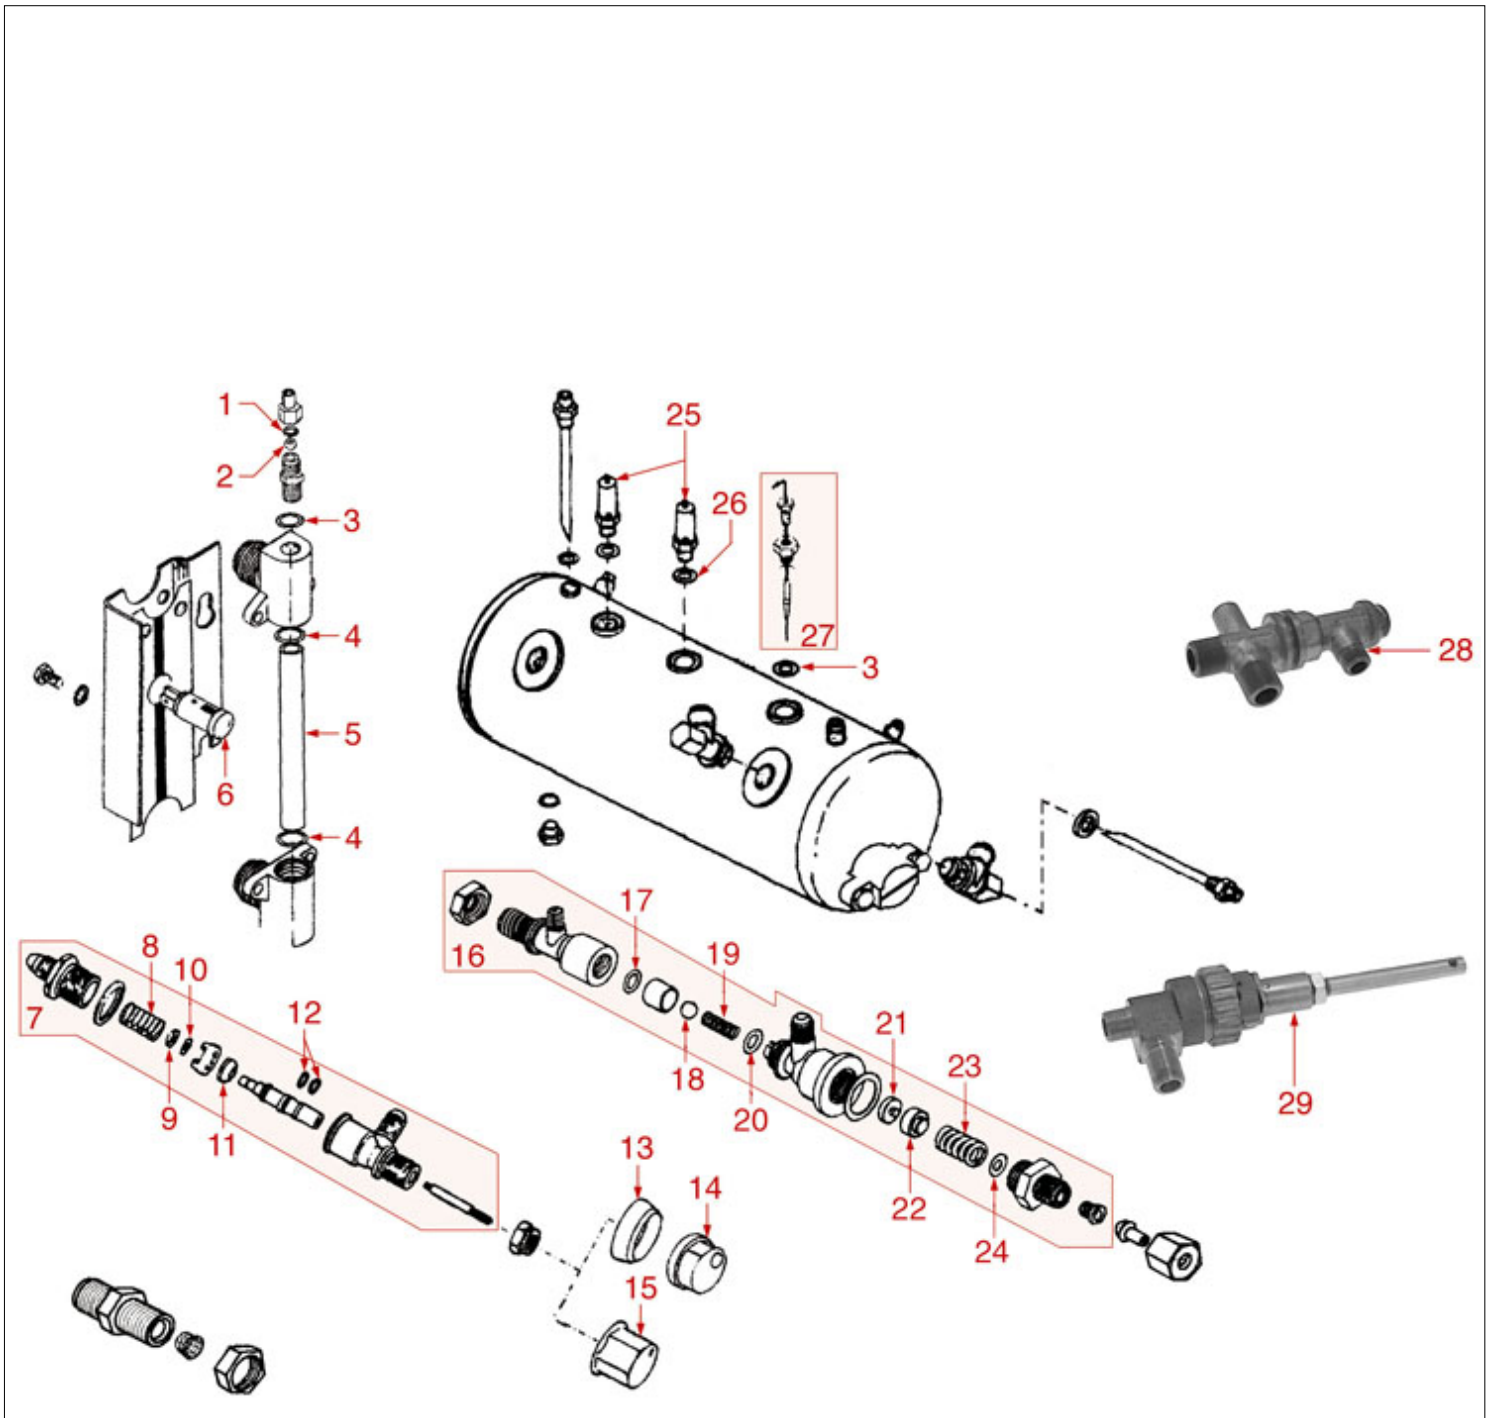

BOILER ASSEMBLY AND ACCESSORIES

GA24

GAGGIA SPAGNA

Position	LF code no.	Description
1	1186611	O-RING 02025 RED SILICONE
2	1323003	STAINLESS STEEL BALL \varnothing 8 mm
3	1186232	COPPER FLAT GASKET \varnothing 19x13.5x1.5 mm
4	1186236	O-RING 03043 VITON
5	1520562	LEVEL GLASS \varnothing 11x108 mm
6	1221301	RED INDICATOR LAMP 250V
7	1348306	WATER INLET TAP
8	1250536	SPRING \varnothing 13x42 mm
9	1186330	BRASS WASHER \varnothing 6x3x0.5 mm
10	1186330	BRASS WASHER \varnothing 6x3x0.5 mm
11	1186128	CONICAL EPDM SEAL \varnothing 12x4x4 mm
12	1186252	O-RING R3 EPDM
13	1241487	HANDLE RING
14	1241376	WATER INLET TAP KNOB GREY
15	1241408	WATER INLET TAP KNOB
16	1523526	EXPANSION AND NON-RETURN VALVE
17	1186422	O-RING 0108 EPDM
18	1323415	STAINLESS STEEL BALL \varnothing 11 mm
19	1250202	NON-RETURN VALVE SPRING \varnothing 8x30 mm
20	1186346	O-RING 02043 EPDM
21	1186129	FLAT EPDM GASKET \varnothing 15/6x10 mm
22	1186131	GASKET HOLDER FOR TAP
23	1250517	SPRING \varnothing 15.5x29 mm
24	1186239	COPPER FLAT GASKET \varnothing 13x6x1 mm
25	1523535	BOILER VALVE \varnothing 3/8" M
26	1186201	TEFLON FLAT GASKET \varnothing 21x16.8x2 mm
27	3341011	LEVEL PROBE \varnothing 1/4" M - 140 mm
29	1348482	WATER INLET TAP